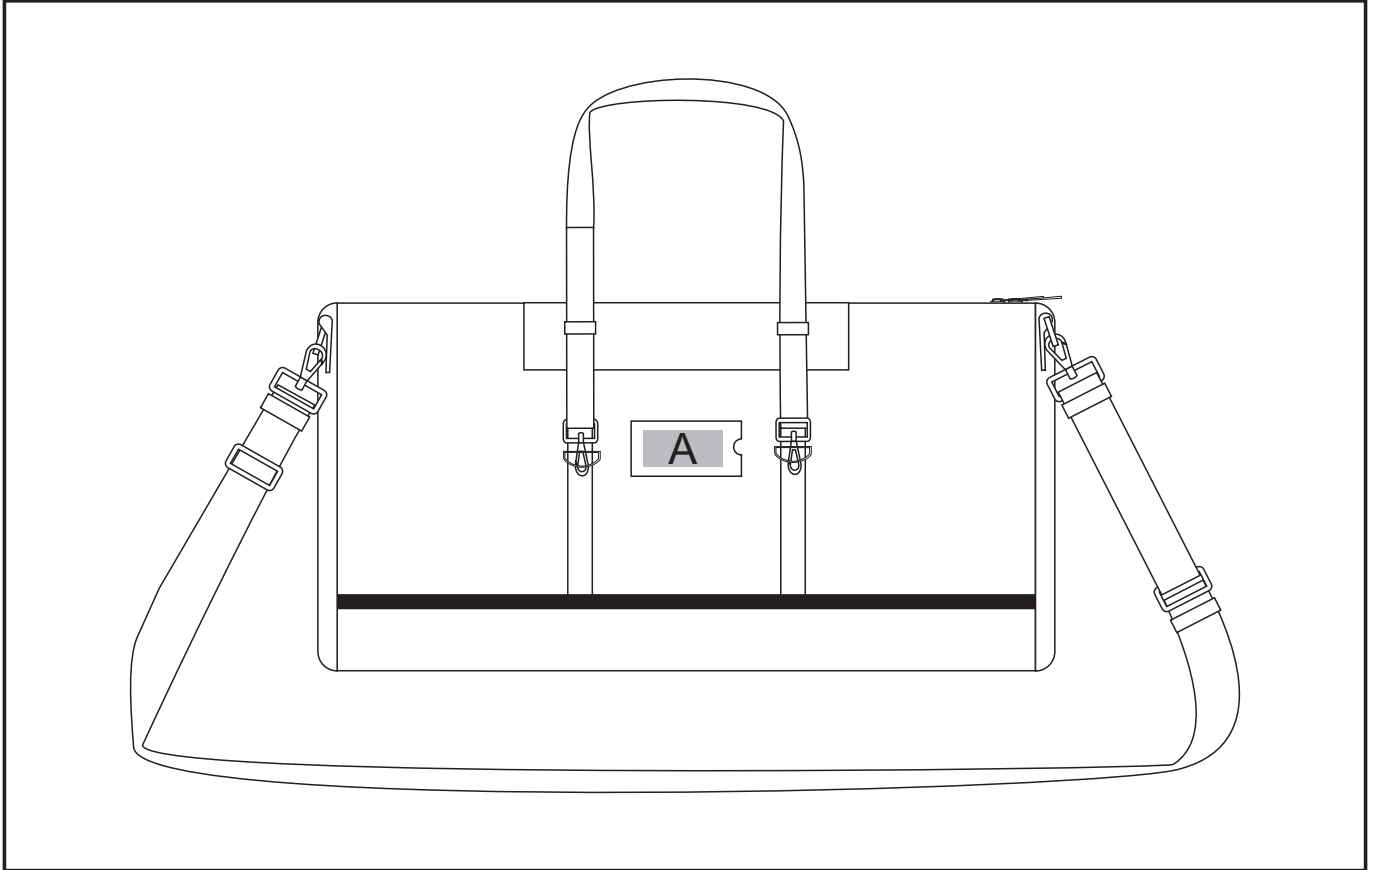

# BAG-4612

## Hamilton Canvas Overnight Bag

### **Need to know:**

- Includes 1-Position Laser Engraving on Patch (setup fee applies)

#### **Position A**

1. Laser Engraving (LA) - Tonal  
Size: 65mm wide x 30mm high